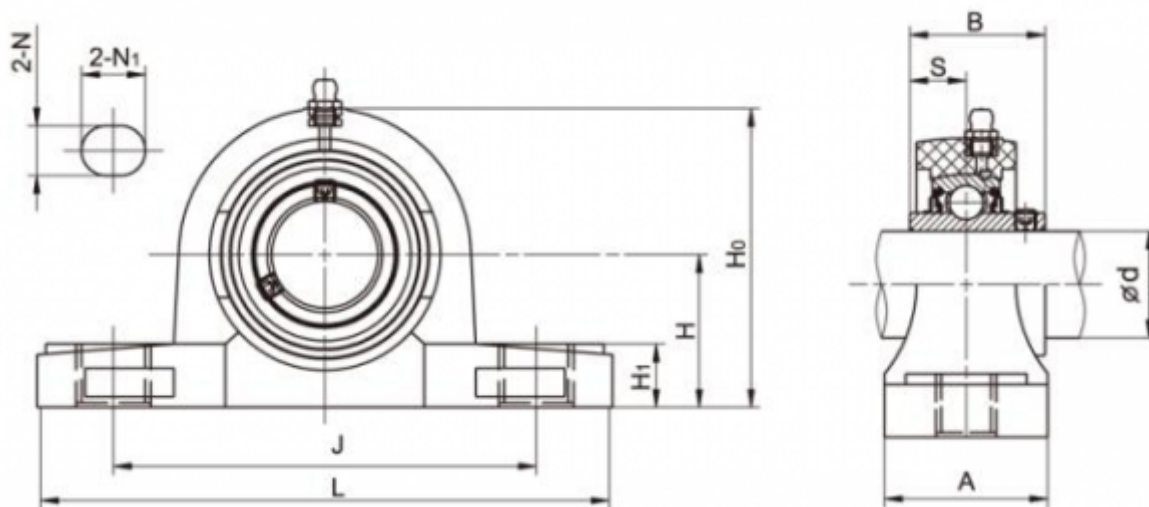

Data Sheet

Article number: 54810622072

Description: Pillow block TP-SUCP207 LDK f/shaft dia.35 mm
Insert stainless, house white thermopl.

Measures

A = 48	L = 168
B = 42.9	N = 14
Bolt = M12	N1 = 18
d = 35	S = 17.5
H = 47.6	
H0 = 94.5	
H1 = 18	
J = 127	